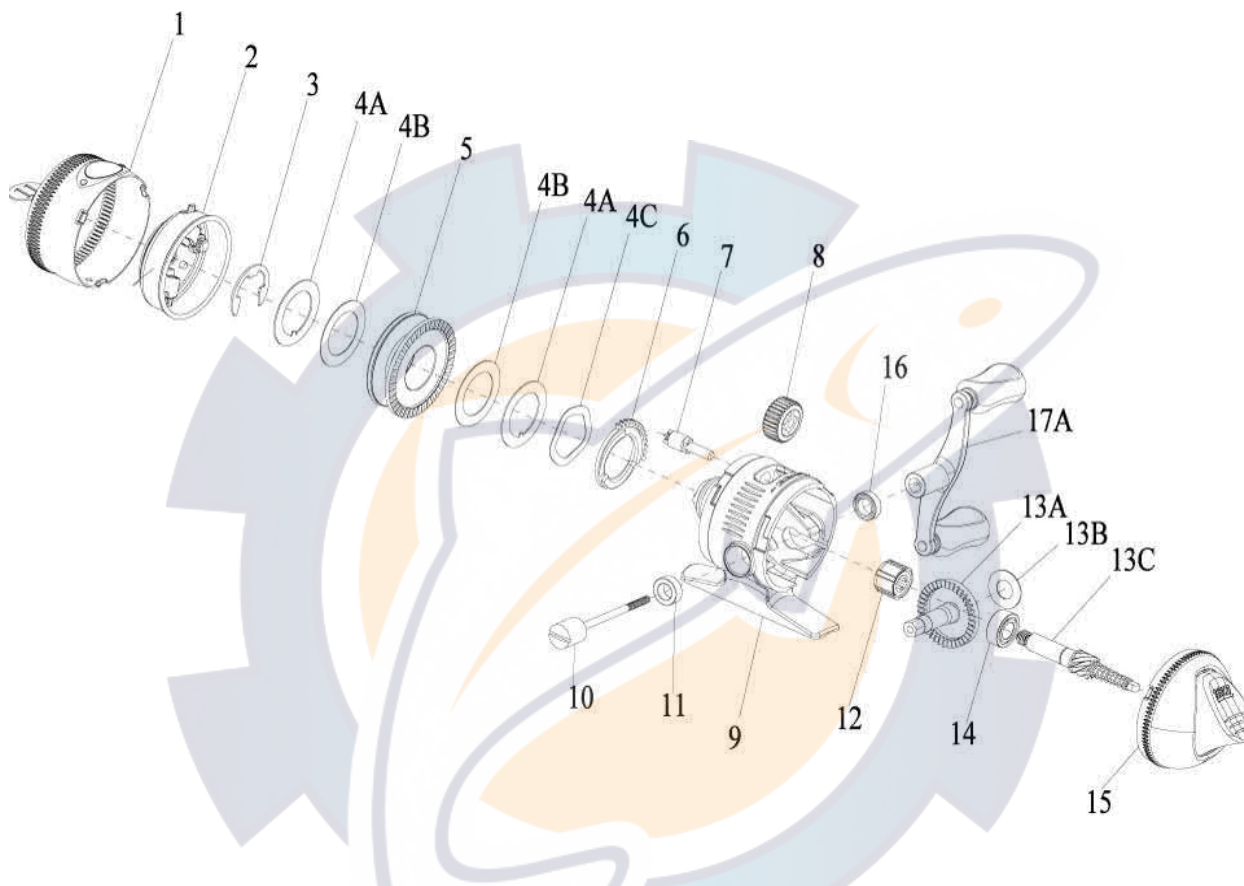

ZEBCO

Micro

11 Gold

ZebcO 11 Micro Gold Spincast Reel Part List

Key #	Description	Part No.	Key #	Description	Part No.
1	Front Cover Assembly	BY324-03	11	Bushing	BY026-01
2	Spinner Head Assembly	BY310-02	12	Anti-Reverse Clutch	NR112-01
3	Spool Clip	BY034-01	13	Drive Gear Kit includes	BY4012-02
4	Drag Washer Kit includes	BY4108-01		13A - Drive Gear	
	4A - Keyed Drag Washer			13B - Gear Shim Washer	
	4B - Drag Washer			13C - Center Shaft Assembly	
	4C - Wave Washer		14	Ball Bearing	BY030-01
5	Spool Assembly	BY321-01	15	Back Cover Assembly	BY323-01
6	Drag Cam	BY027-01	16	Ball Bearing	BY097-01
7	Drag Pinion	BY054-01	17	Crank Handle Kit includes:	BY4318-02
8	Drag Adj. Wheel	BY032-01		17A - Crank Rod Handle Assembly	
9	Body Assembly	BY301-03		10 - Crank Rod Assembly	
10	Crank Rod Assembly	BY367-01			